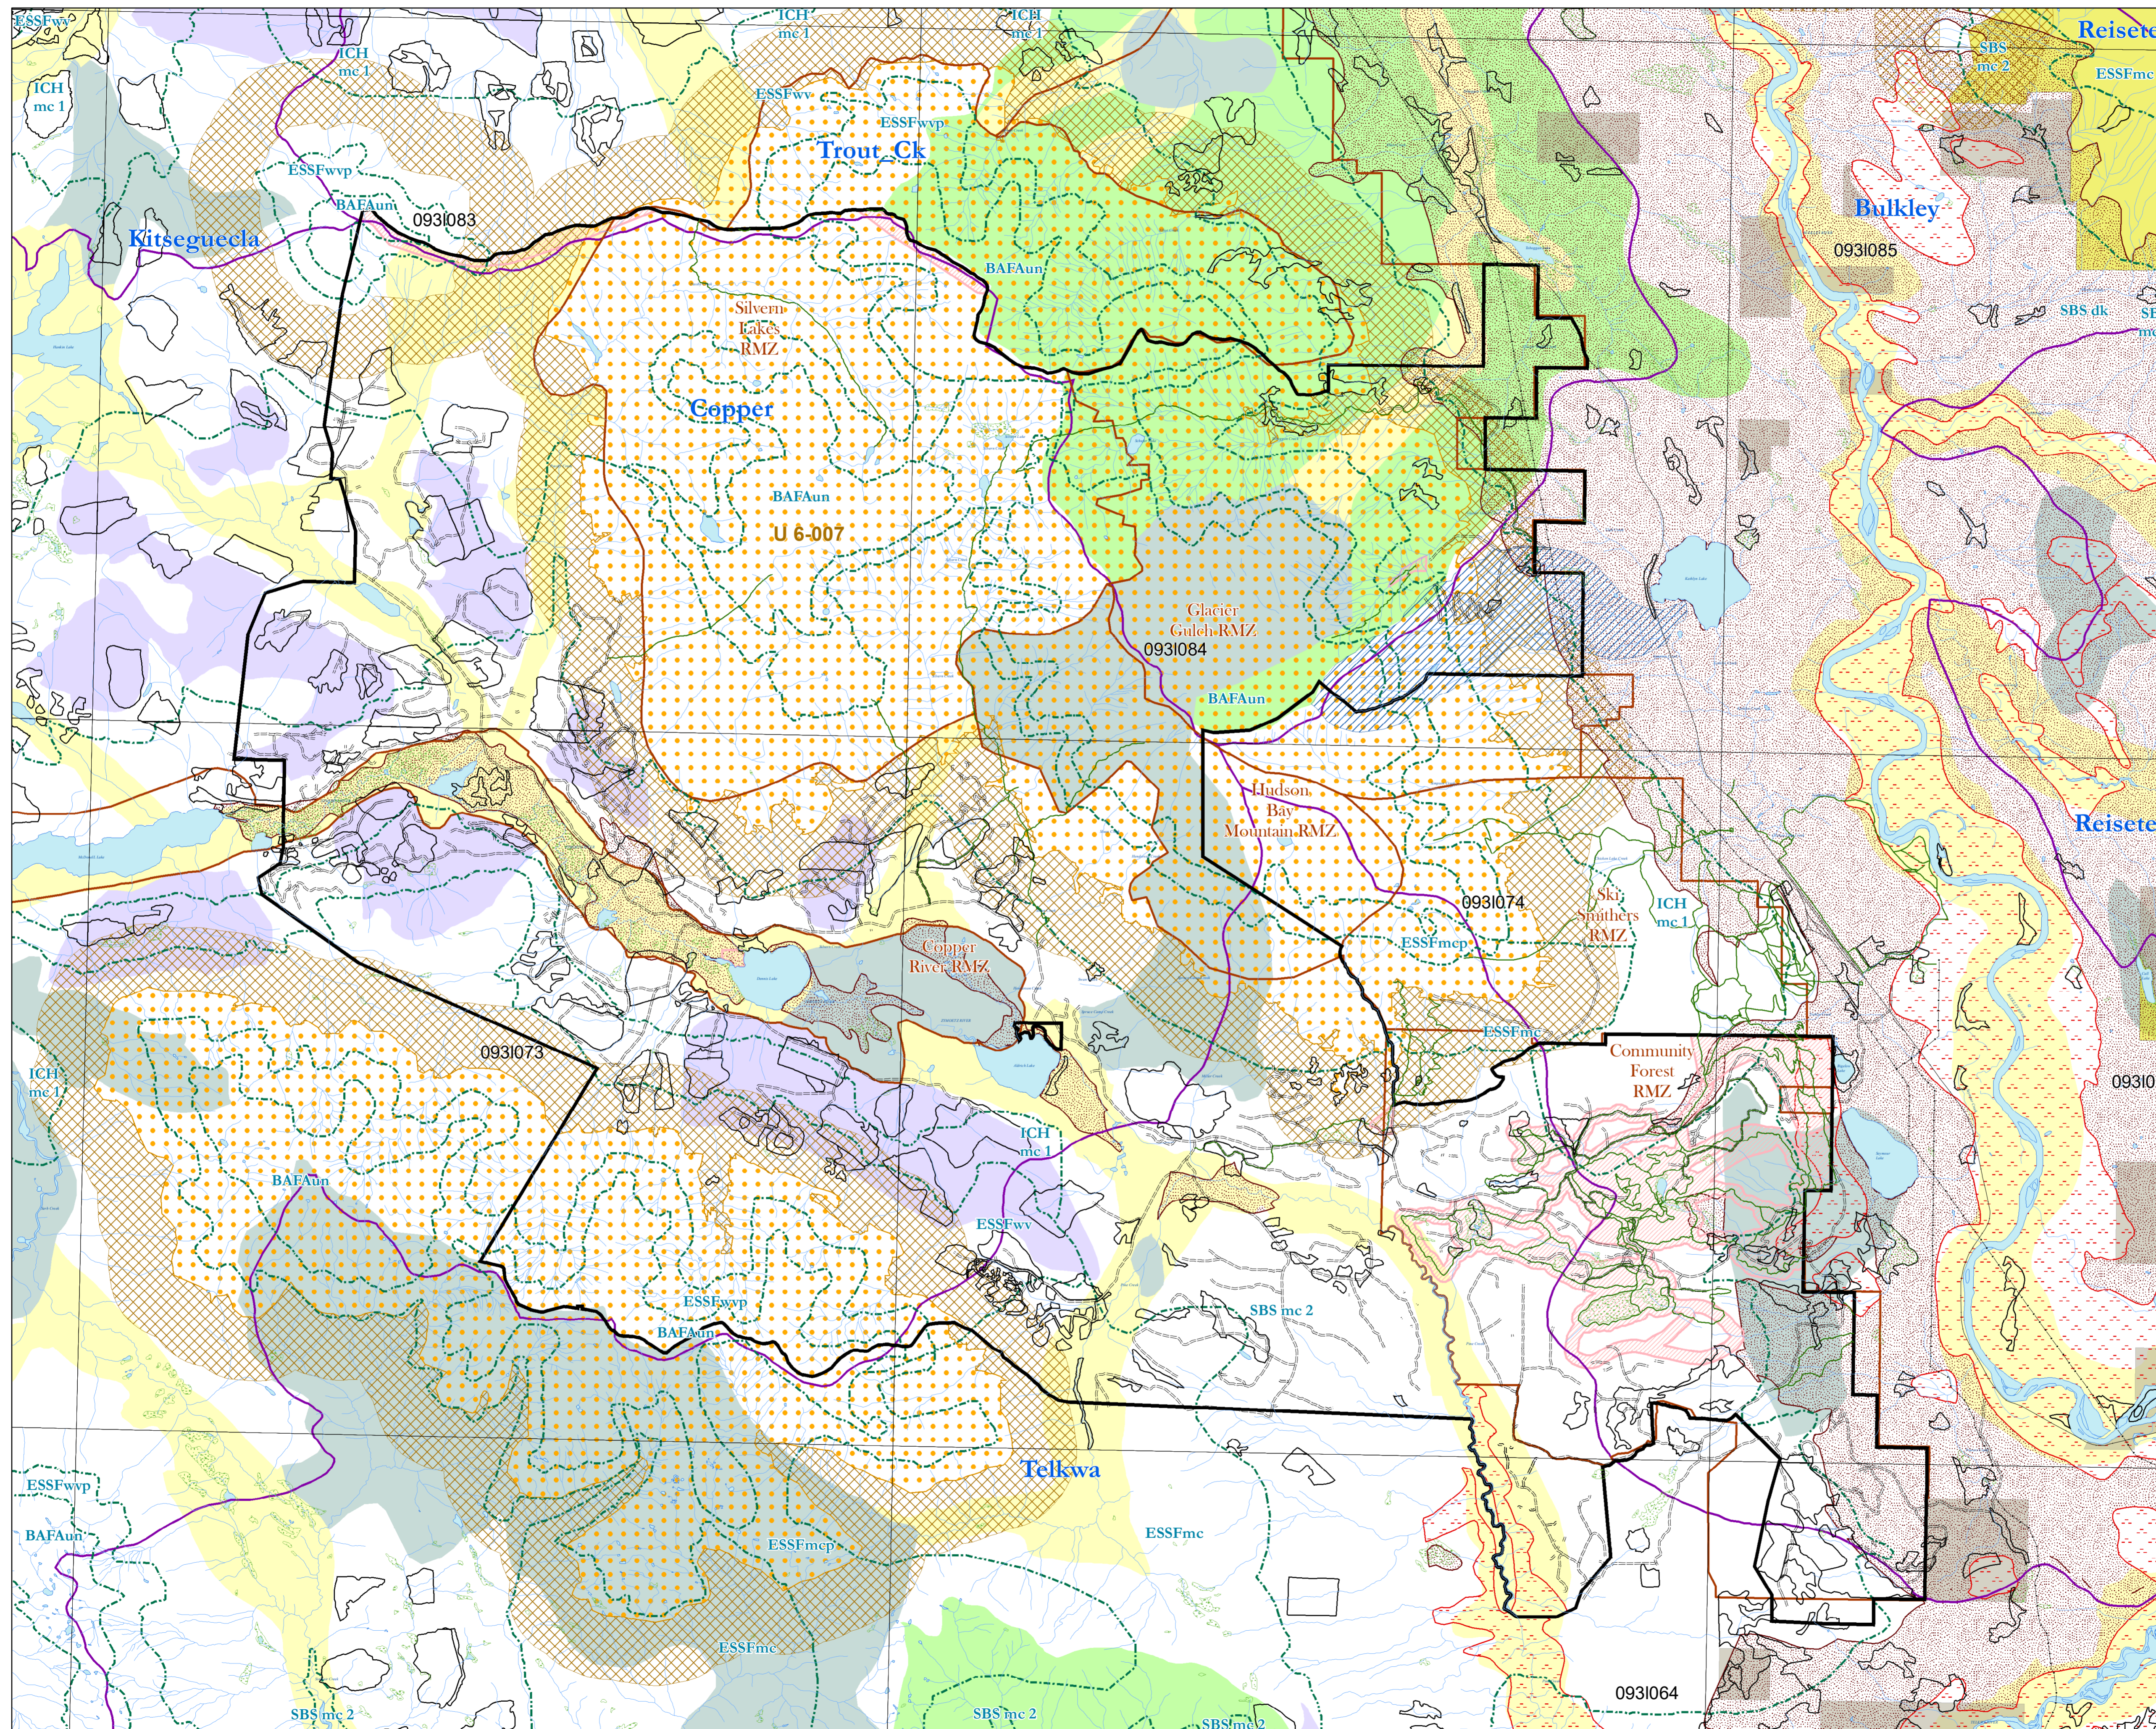

**FOREST STEWARDSHIP PLAN**  
**MAP #2**  
**2019 - 2024**

**Legend**

- Streams
- Roads
- Pipe and Powerlines
- Railway
- Wetlands
- Age Class 1
- Recreation Trails
- Community Forest Boundary
- BEC
- Resource Management Zones
- Landscape Units
- Rivers and Lakes
- Recreation Site
- Kathlyn Ck. Community Watershed Bdy
- Wildlife Habitat**
- Moose
- Moose and Mule Deer
- Mountain Goat Buffer- UWR# U-6-007
- Mountain Goat- UWR# U-6-007
- Parks and Protected Areas
- Agriculture/Wildlife Zones
- LRC**
- Core Ecosystems
- Enhanced Timber Development Areas
- Landscape Corridors
- Fisheries Sensitive Watersheds

Scale: 1:50 000

Date: April 2020